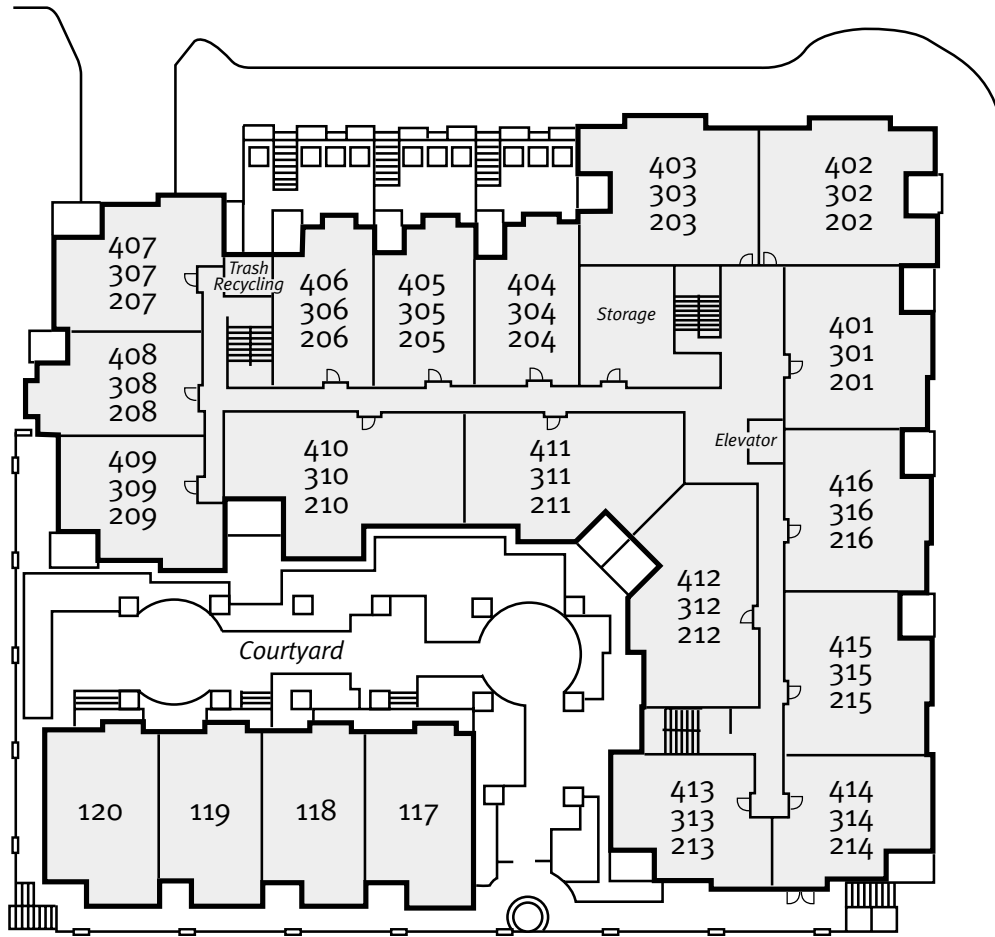

Avalon ParcSquare

LEVELS 2-4

161st Avenue NE

NE 85th Street