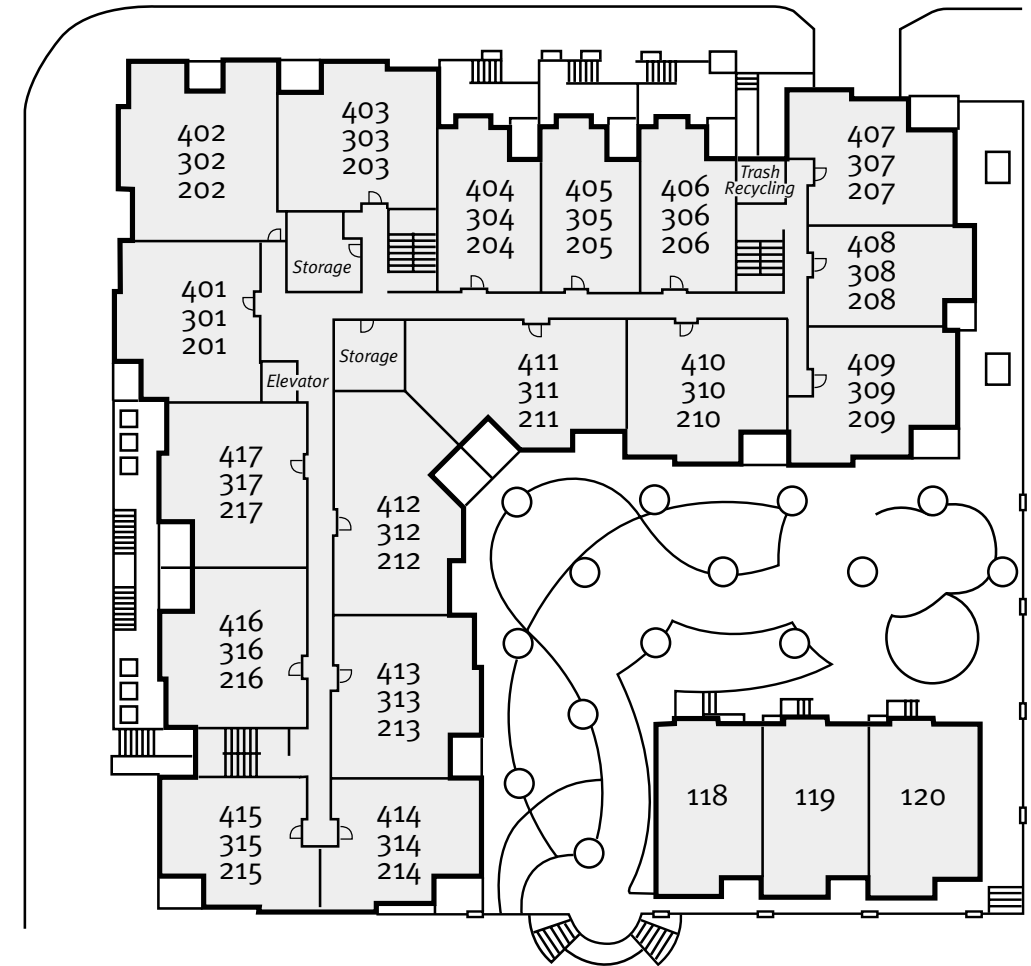

16080 NE 85th Street • Redmond, WA 98052 • (425) 895-5464

This plan is meant for illustrative purposes only.