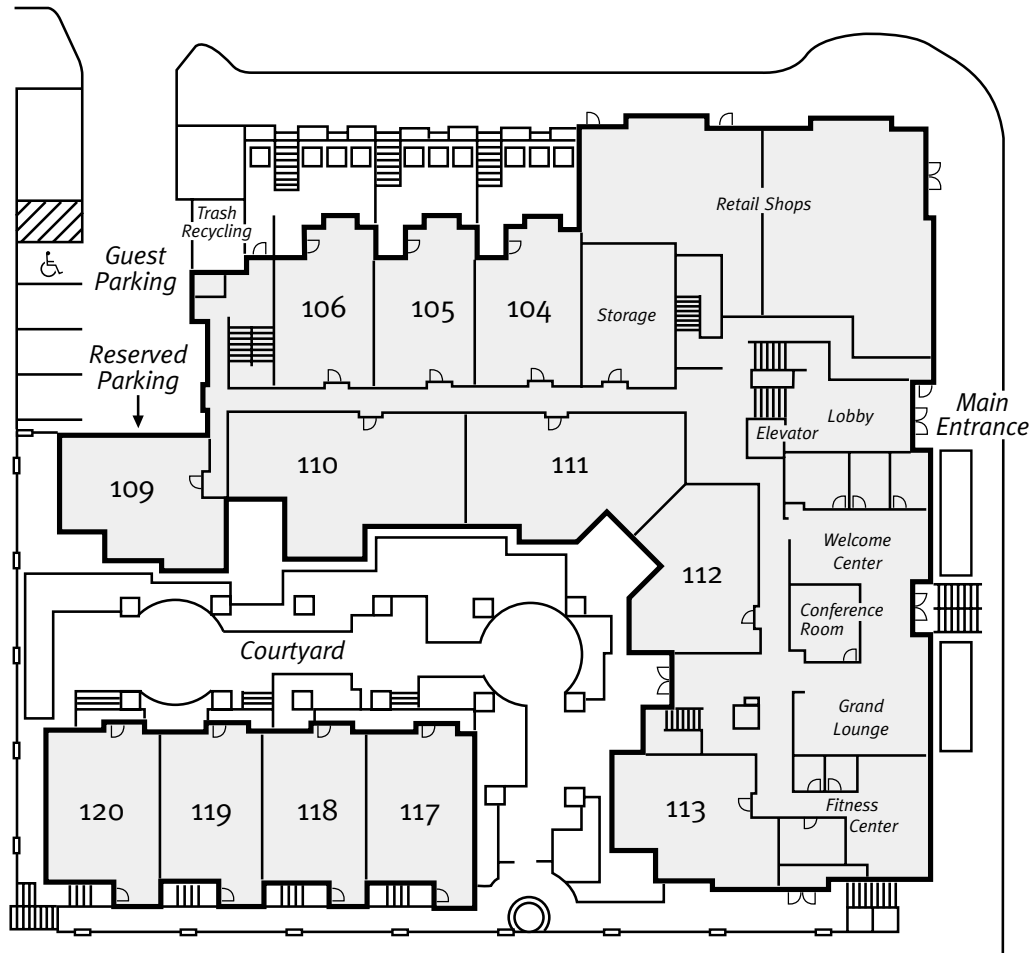

Avalon ParcSquare

LEVEL 1

161st Avenue NE

NE 85th Street

16080 NE 85th Street • Redmond, WA 98052 • (425) 895-5464

This plan is meant for illustrative purposes only.

Avalon ParcSquare

LEVELS 2-4