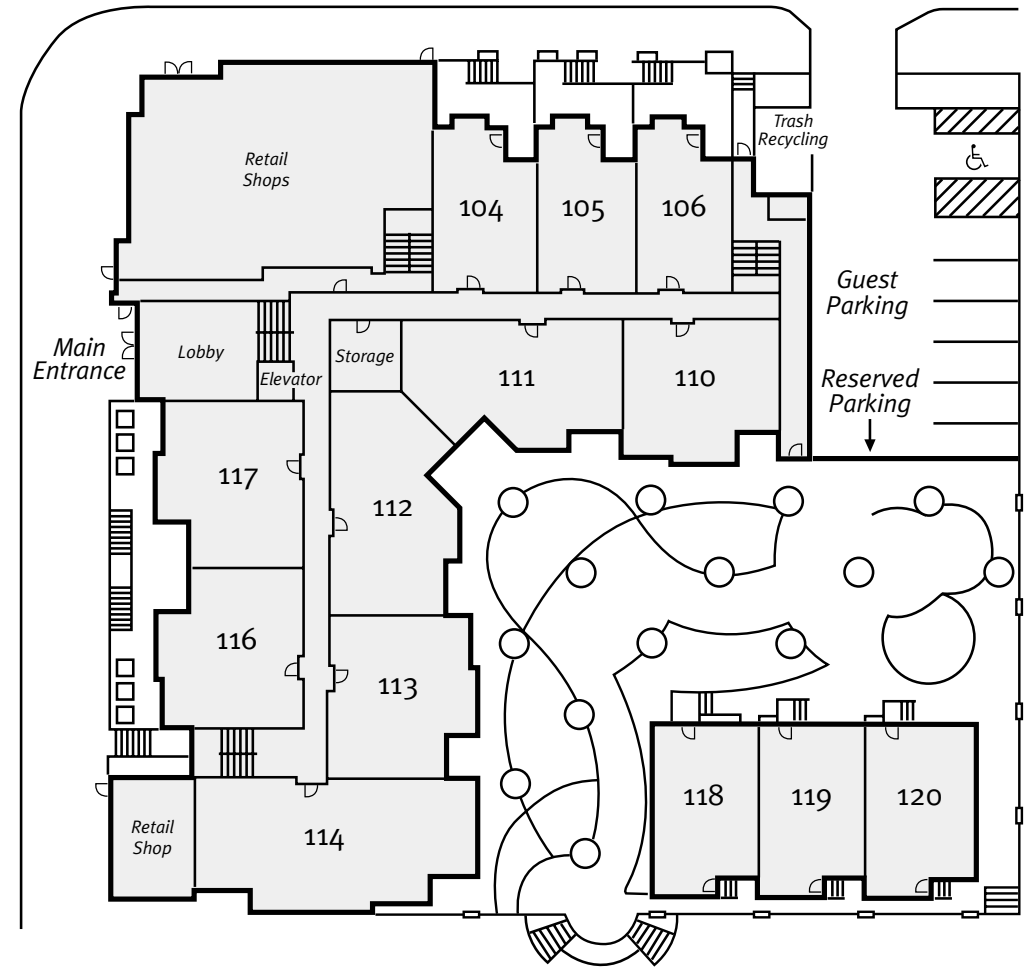

Avalon ParcSquare

LEVEL 1

161st Avenue NE

NE 85th Street

16080 NE 85th Street • Redmond, WA 98052 • (425) 895-5464

This plan is meant for illustrative purposes only.

Avalon ParcSquare

LEVELS 2-4