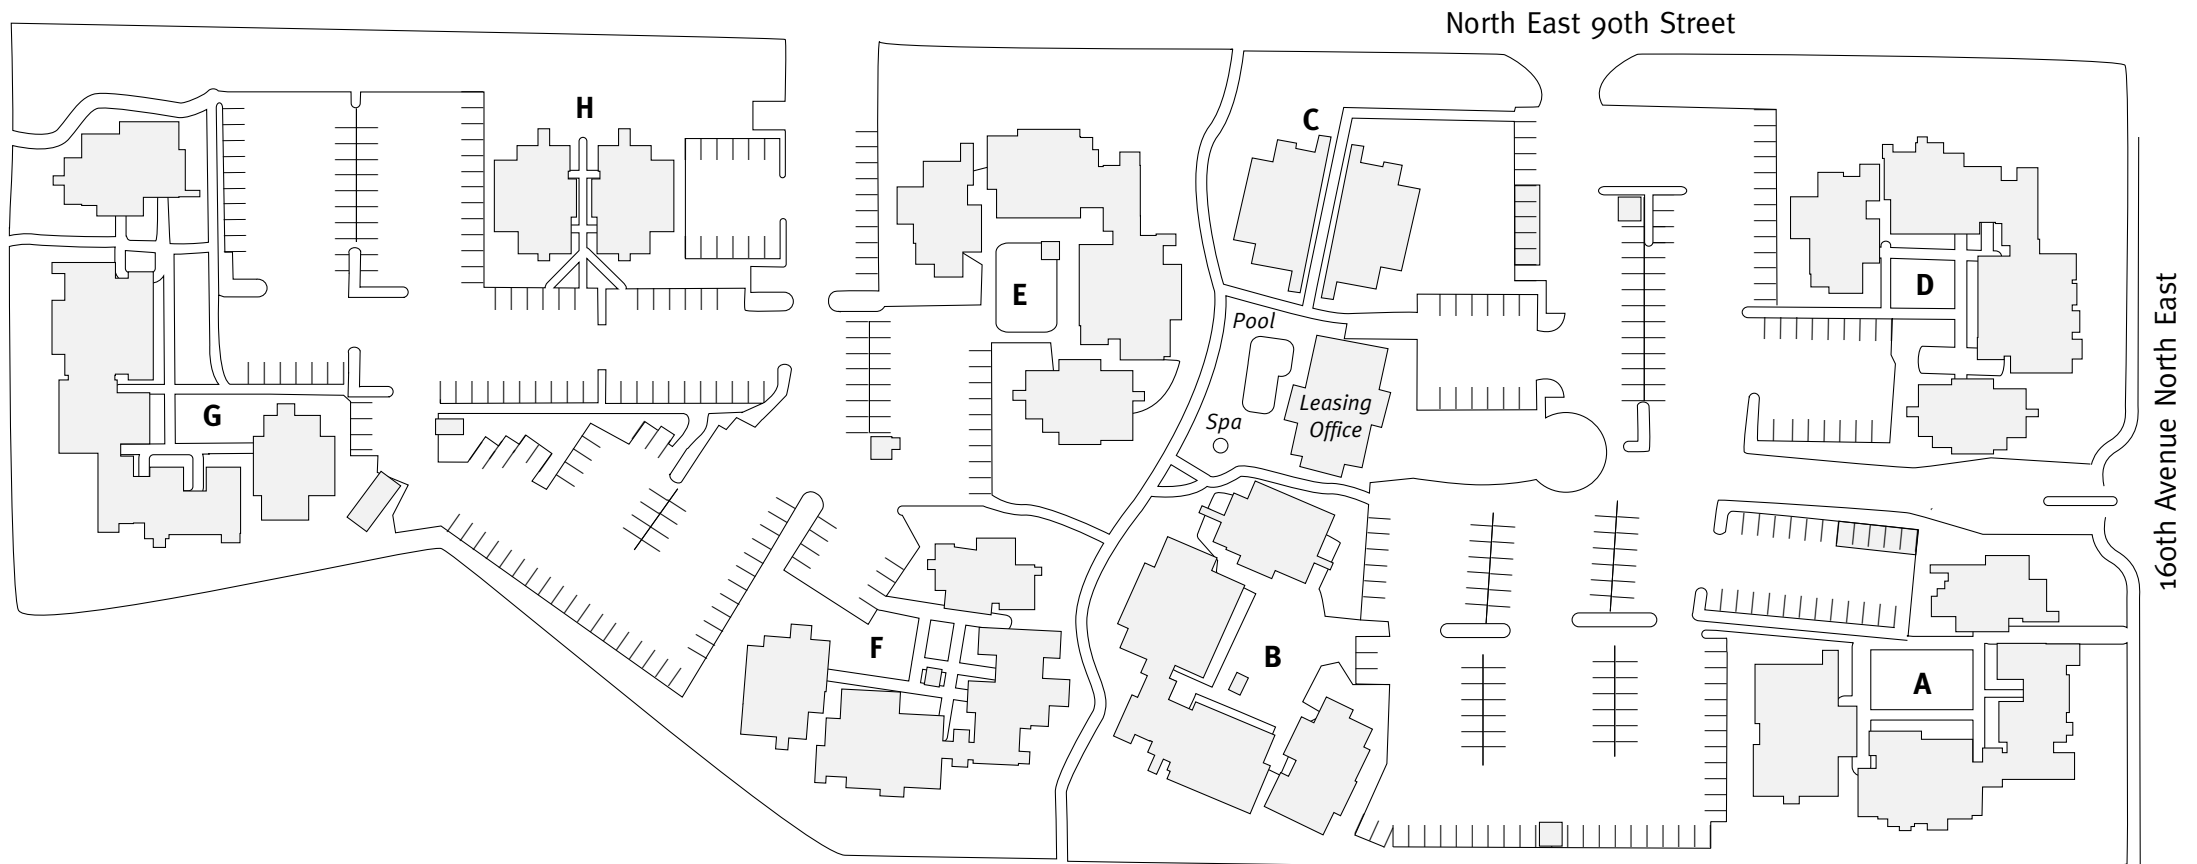

Avalon Redmond Place

We would like to take you on a standard tour route that may include a model apartment and many community amenities. If you wish to alter this route, see a specific apartment or see other community features, we can do so upon request.

8935 160th Avenue NE • Redmond, WA 98052 • (425) 869-0644

This plan is meant for illustrative purposes only. Parking lot lines denote parking areas; actual number of spaces may vary from plan.