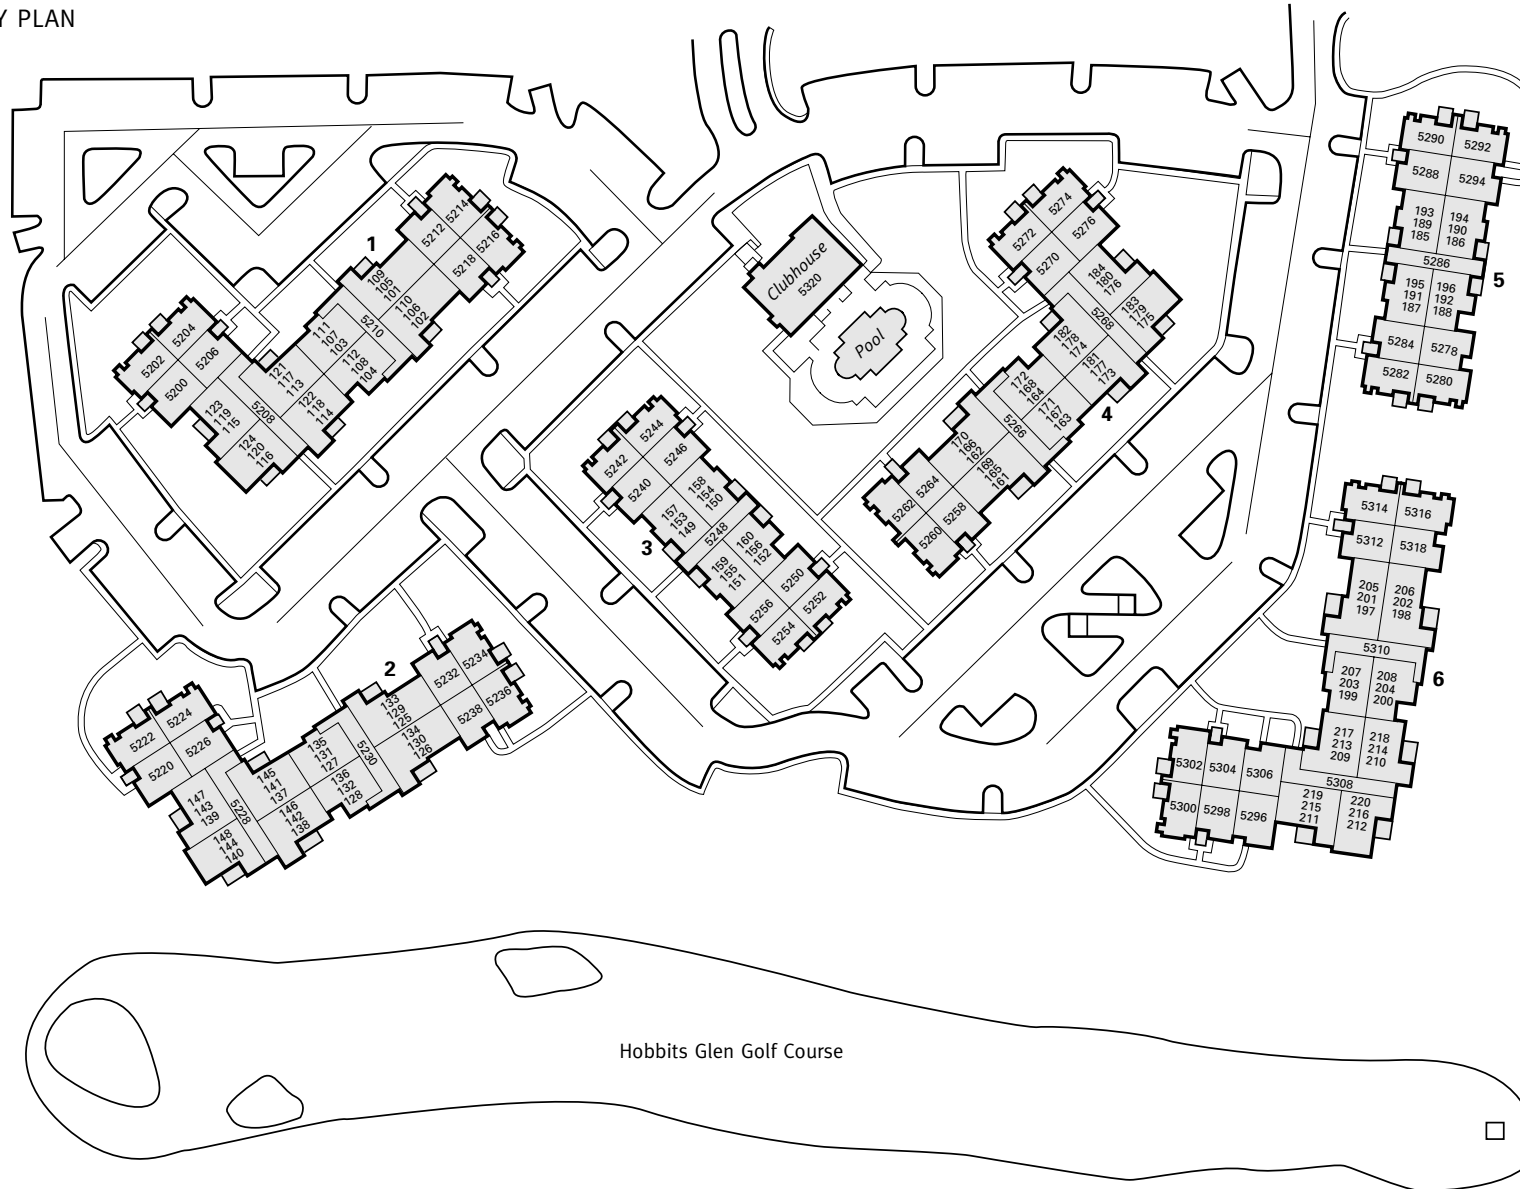

Avalon Columbia

COMMUNITY PLAN

5320 Cedar Lane • Columbia, MD 21044 • (410) 964-8402

This plan is intended for illustrative purposes only.