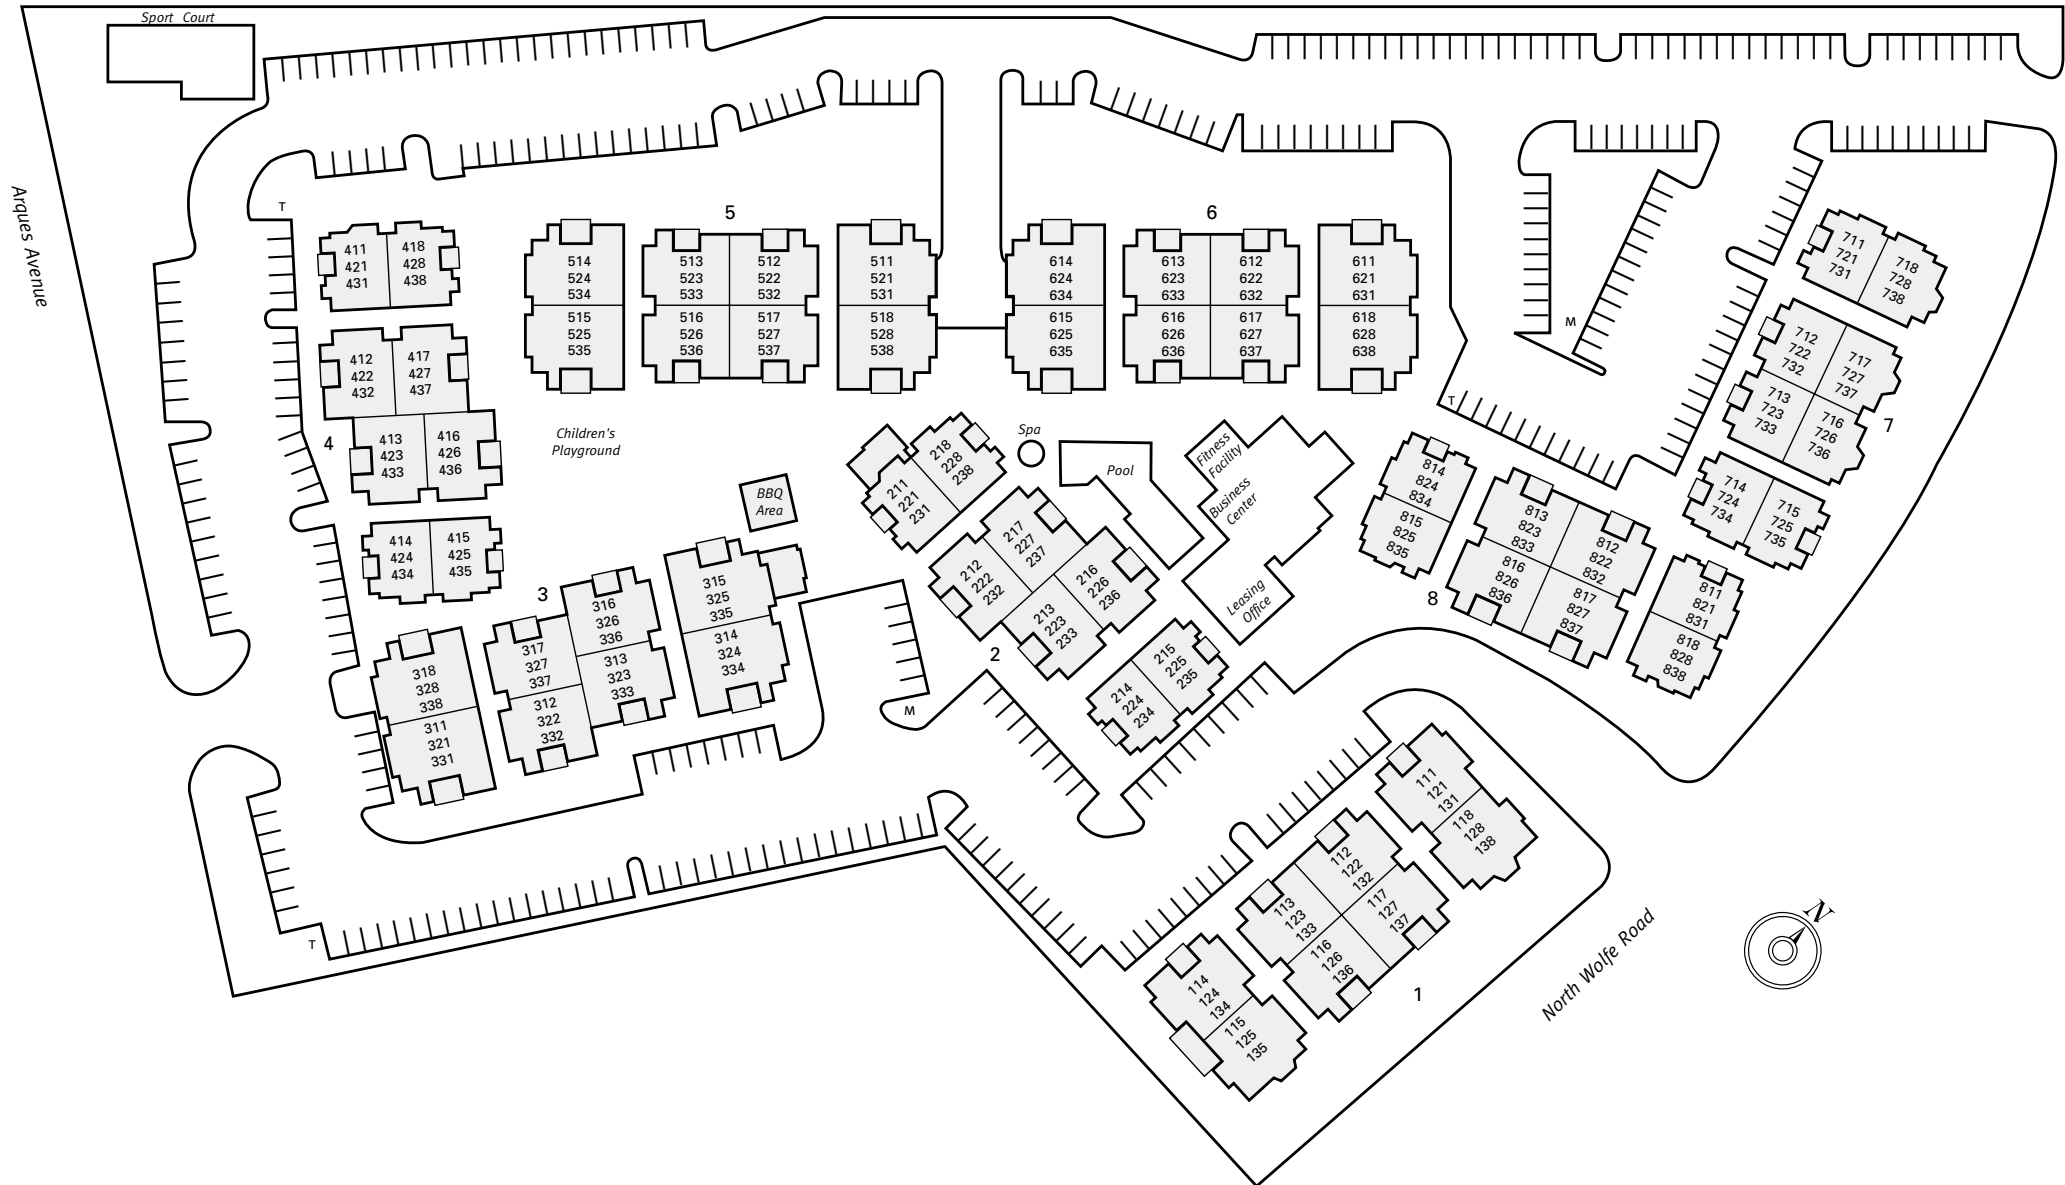

Avalon ^{AT} Parkside

355 North Wolfe Road • Sunnyvale, CA 94085 • (408) 736-4963

This plan is meant for illustrative purposes only. Parking lot lines denote parking areas; actual number of spaces may vary from plan.