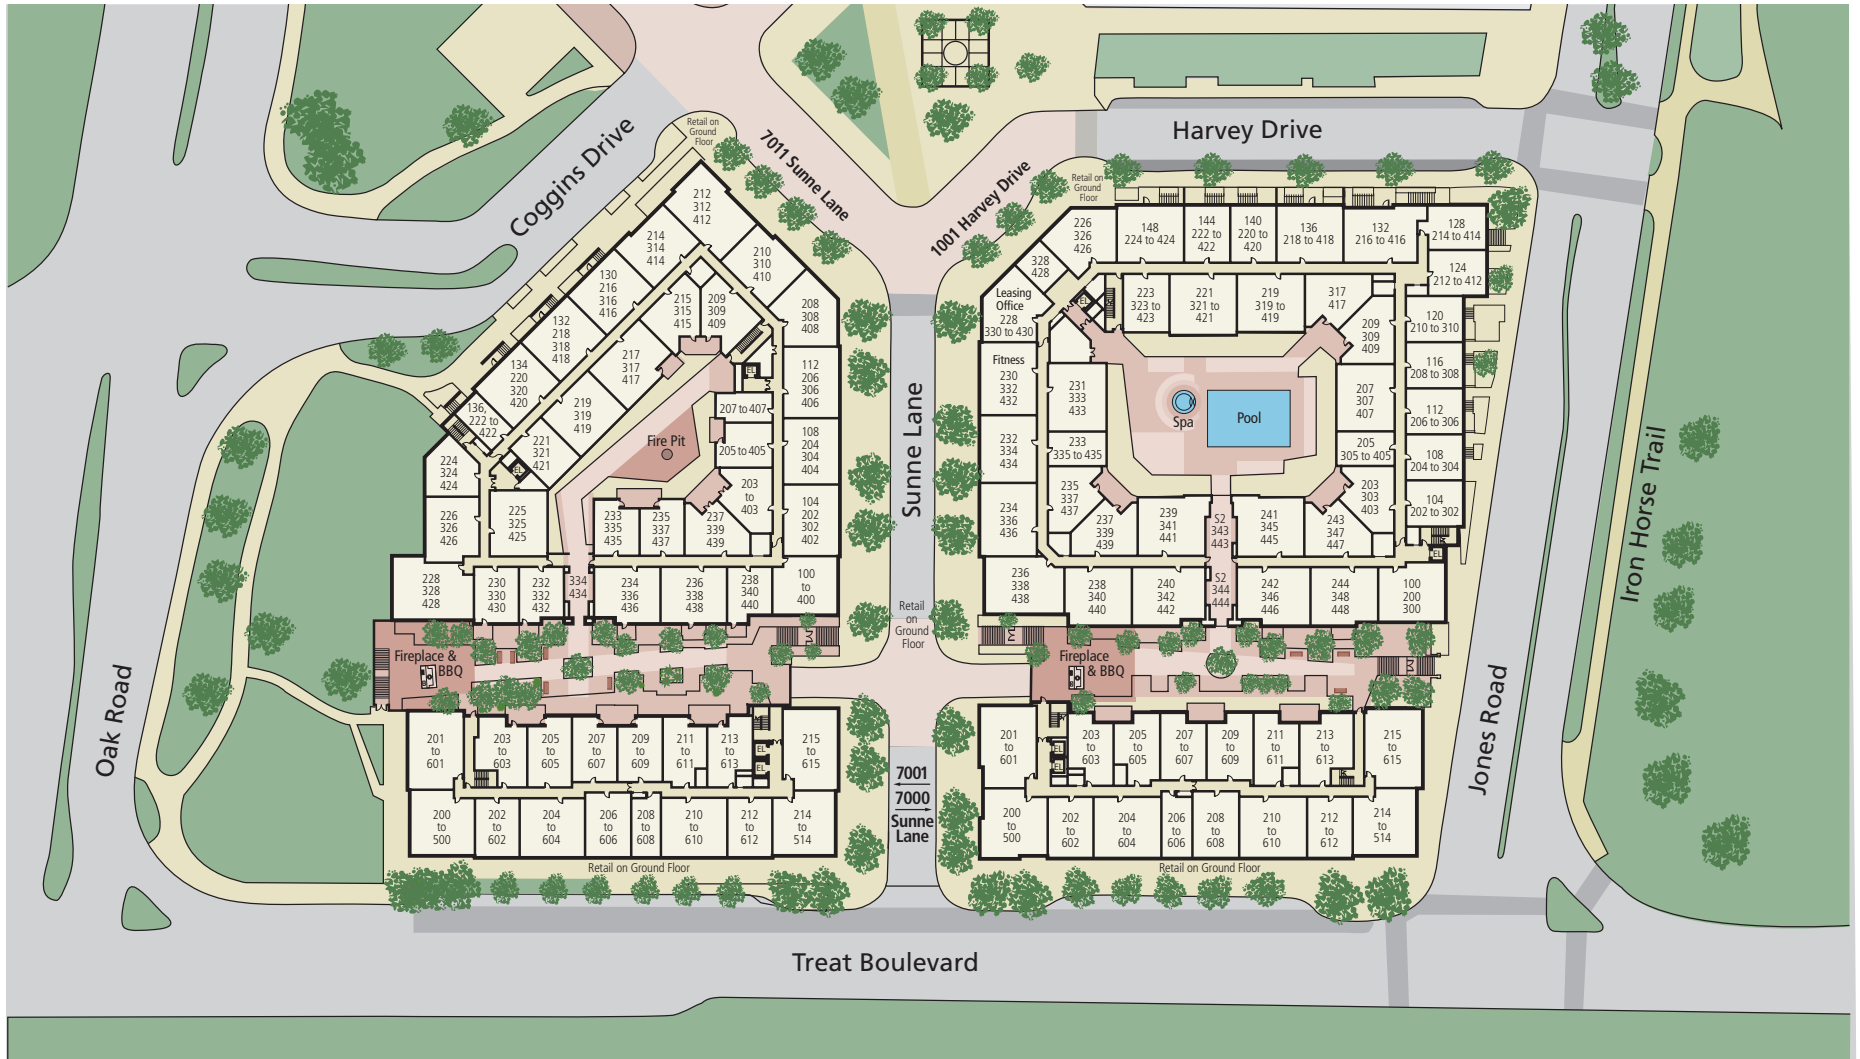

AVALON

WALNUT CREEK
COMMUNITY PLAN

We would like to take you on a standard tour route that may include a model apartment and many community amenities. If you wish to alter this route, see a specific apartment or see other community features, we can do so upon request.

This plan is intended for illustrative purposes only.

1001 HARVEY DRIVE, #156 • WALNUT CREEK, CA 94597 • 925-256-4600