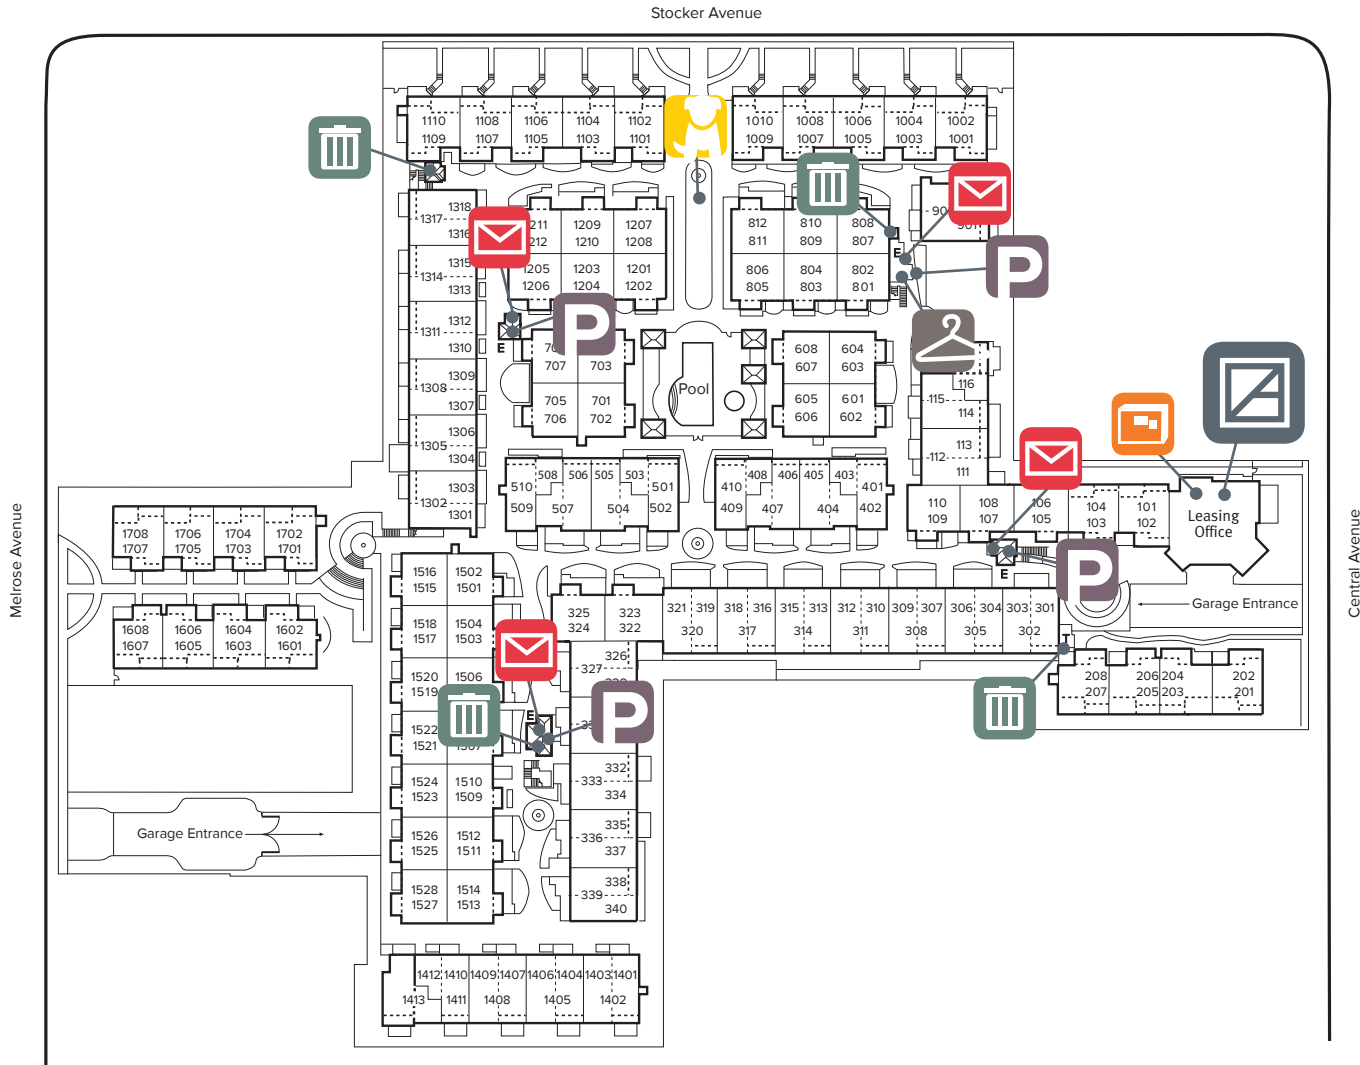

### COMMUNITY PLAN

We would like to take you on a standard tour route that may include a model apartment and many community amenities. If you wish to alter this route, see a specific apartment or see other community features, we can do so upon request.

This plan is intended for illustrative purposes only.

# WELCOME TO AVALON GLENDALE

Parking Space # \_\_\_\_\_

LEASING OFFICE & AMENITY AREA

TRASH AND RECYCLING

PACKAGE PICK UP

DRY CLEANING DROP OFF

PET AREA

ELEVATOR TO MAIL ROOM

ELEVATOR TO PARKING GARAGE

AVALON