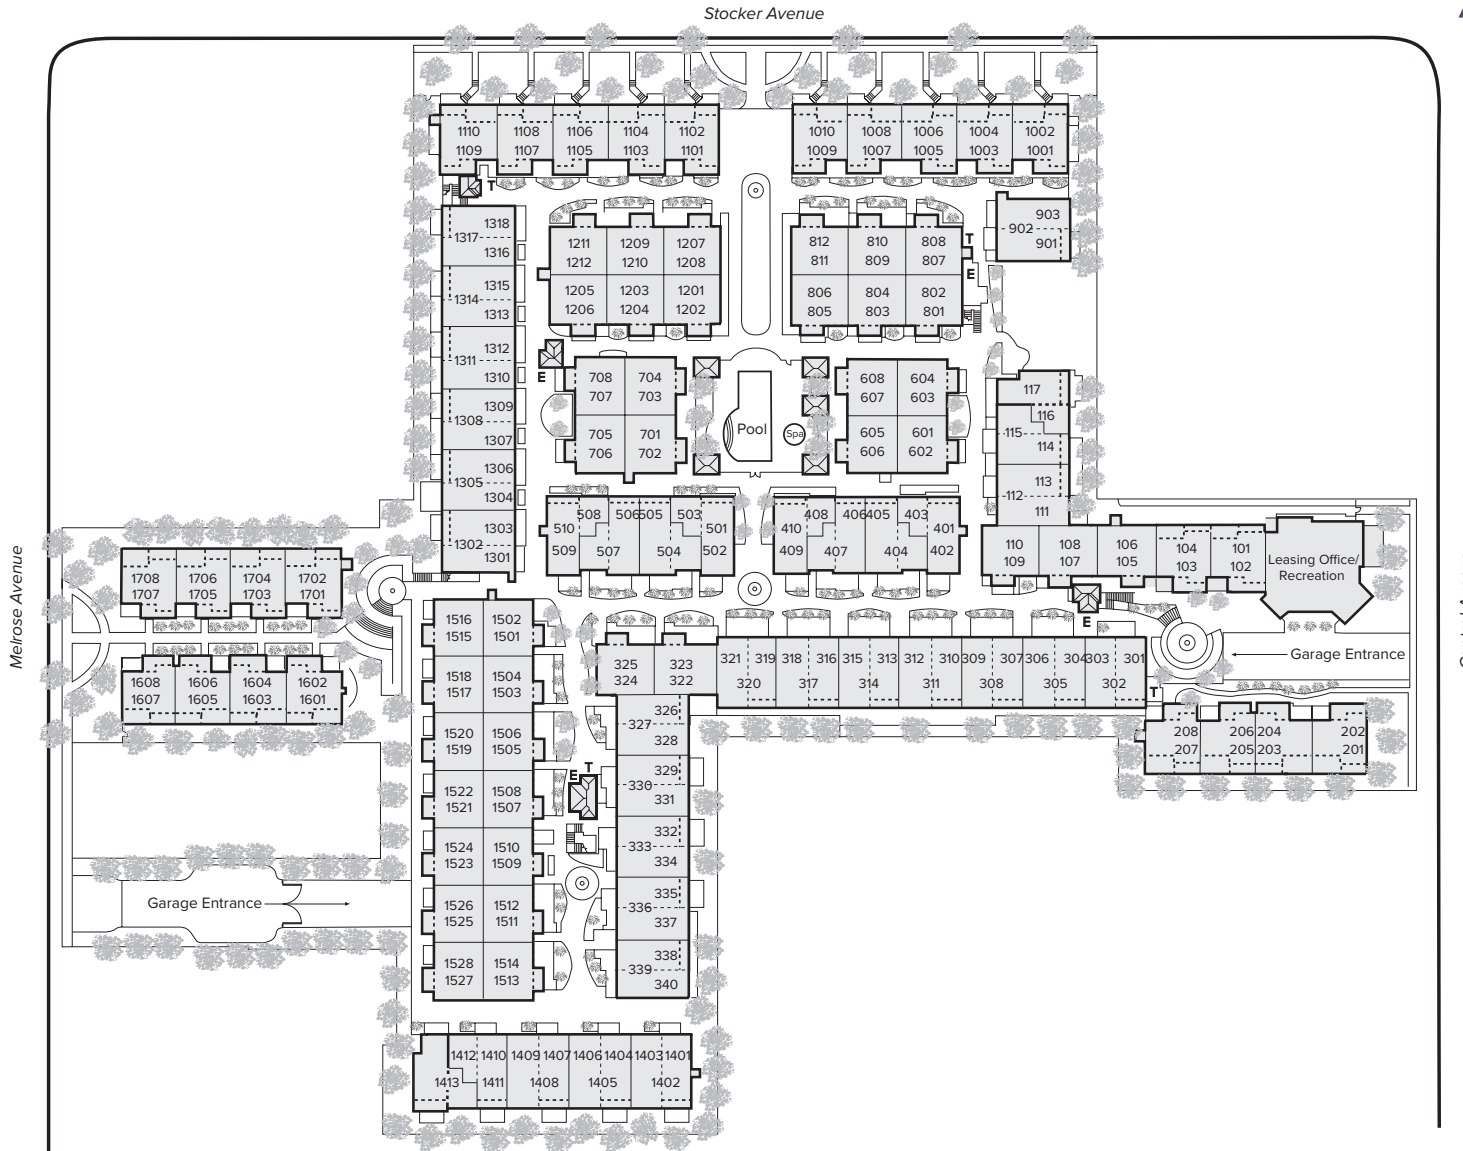

### COMMUNITY PLAN

We would like to take you on a standard tour route that may include a model apartment and many community amenities. If you wish to alter this route, see a specific apartment or see other community features, we can do so upon request.

This plan is intended for illustrative purposes only.

# WELCOME TO AVALON GLENDALE

Parking Space # \_\_\_\_\_

LEASING OFFICE & AMENITY AREA

TRASH AND RECYCLING

PACKAGE PICK UP

DRY CLEANING DROP OFF

PET AREA

ELEVATOR TO MAIL ROOM

ELEVATOR TO PARKING GARAGE

AVALON