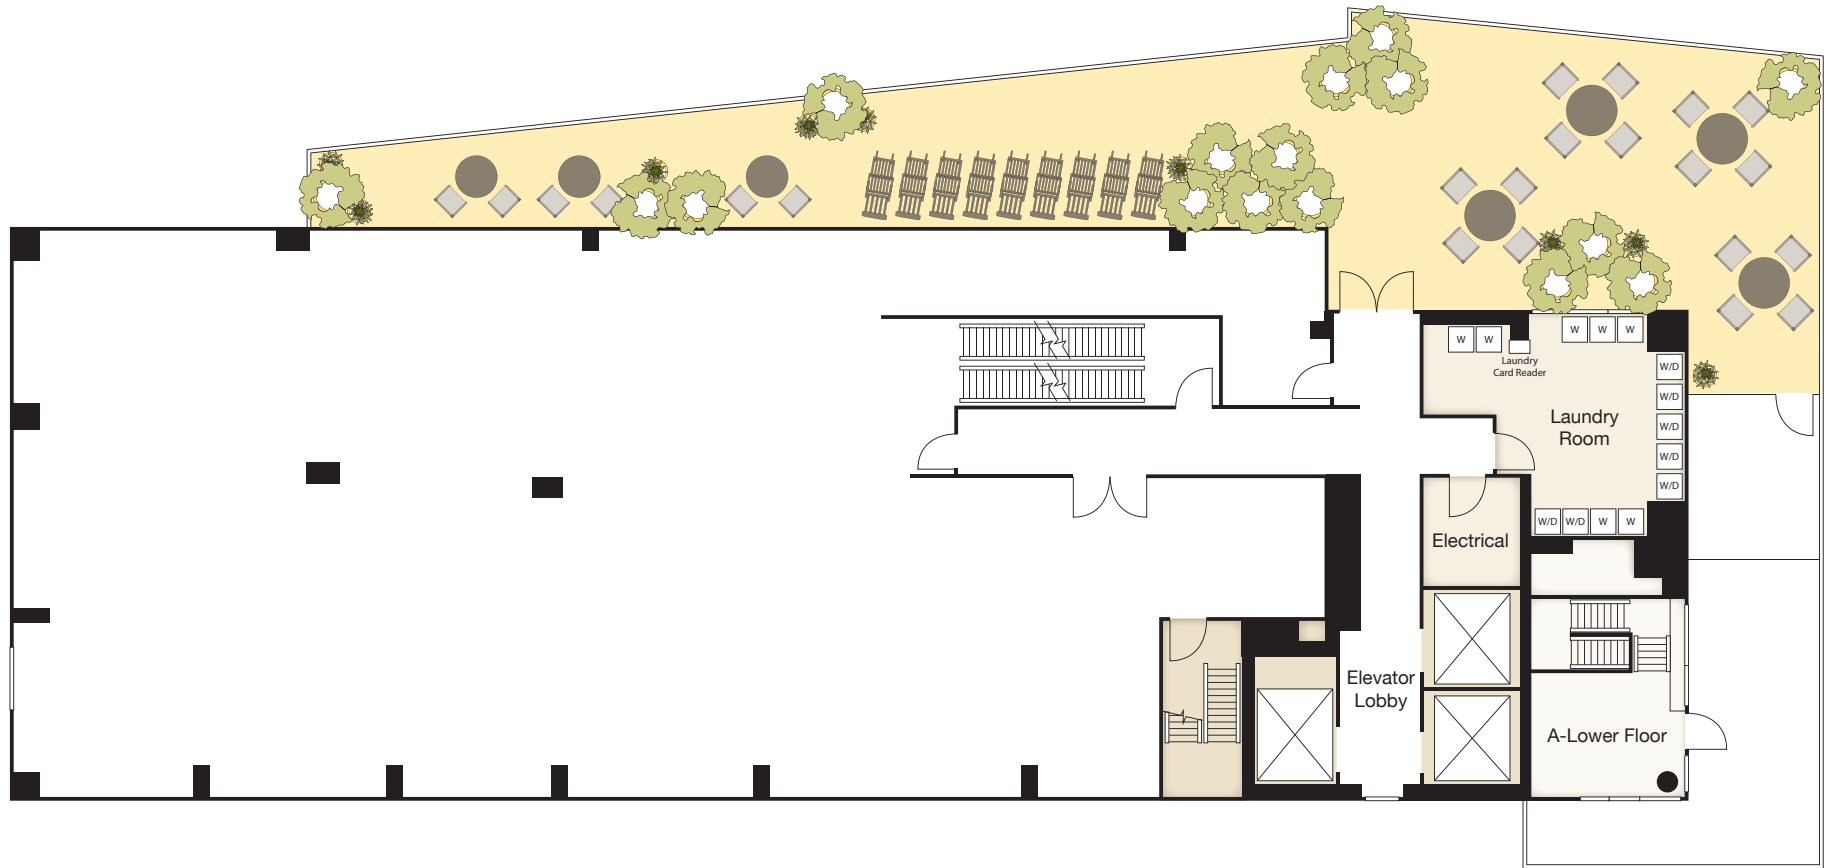

This plan is intended for illustrative purposes only.

510 WEST 52ND STREET • NEW YORK, NY 10019 • 866-400-3067

AVALON

CLINTON
NORTH TOWER ROOFTOP PLAN

We would like to take you on a standard tour route that may include a model apartment and many community amenities. If you wish to alter this route, see a specific apartment or See other community features, we can do so upon request.

This plan is intended for illustrative purposes only.

510 WEST 52ND STREET • NEW YORK, NY 10019 • 866-400-3067

AVALON

CLINTON
SOUTH TOWER ROOFTOP PLAN

We would like to take you on a standard tour route that may include a model apartment and many community amenities. If you wish to alter this route, see a specific apartment or See other community features, we can do so upon request.

This plan is intended for illustrative purposes only.

510 WEST 52ND STREET • NEW YORK, NY 10019 • 866-400-3067

AVALON

CLINTON
SOUTH TOWER MEZZANINE PLAN

We would like to take you on a standard tour route that may include a model apartment and many community amenities. If you wish to alter this route, see a specific apartment or See other community features, we can do so upon request.