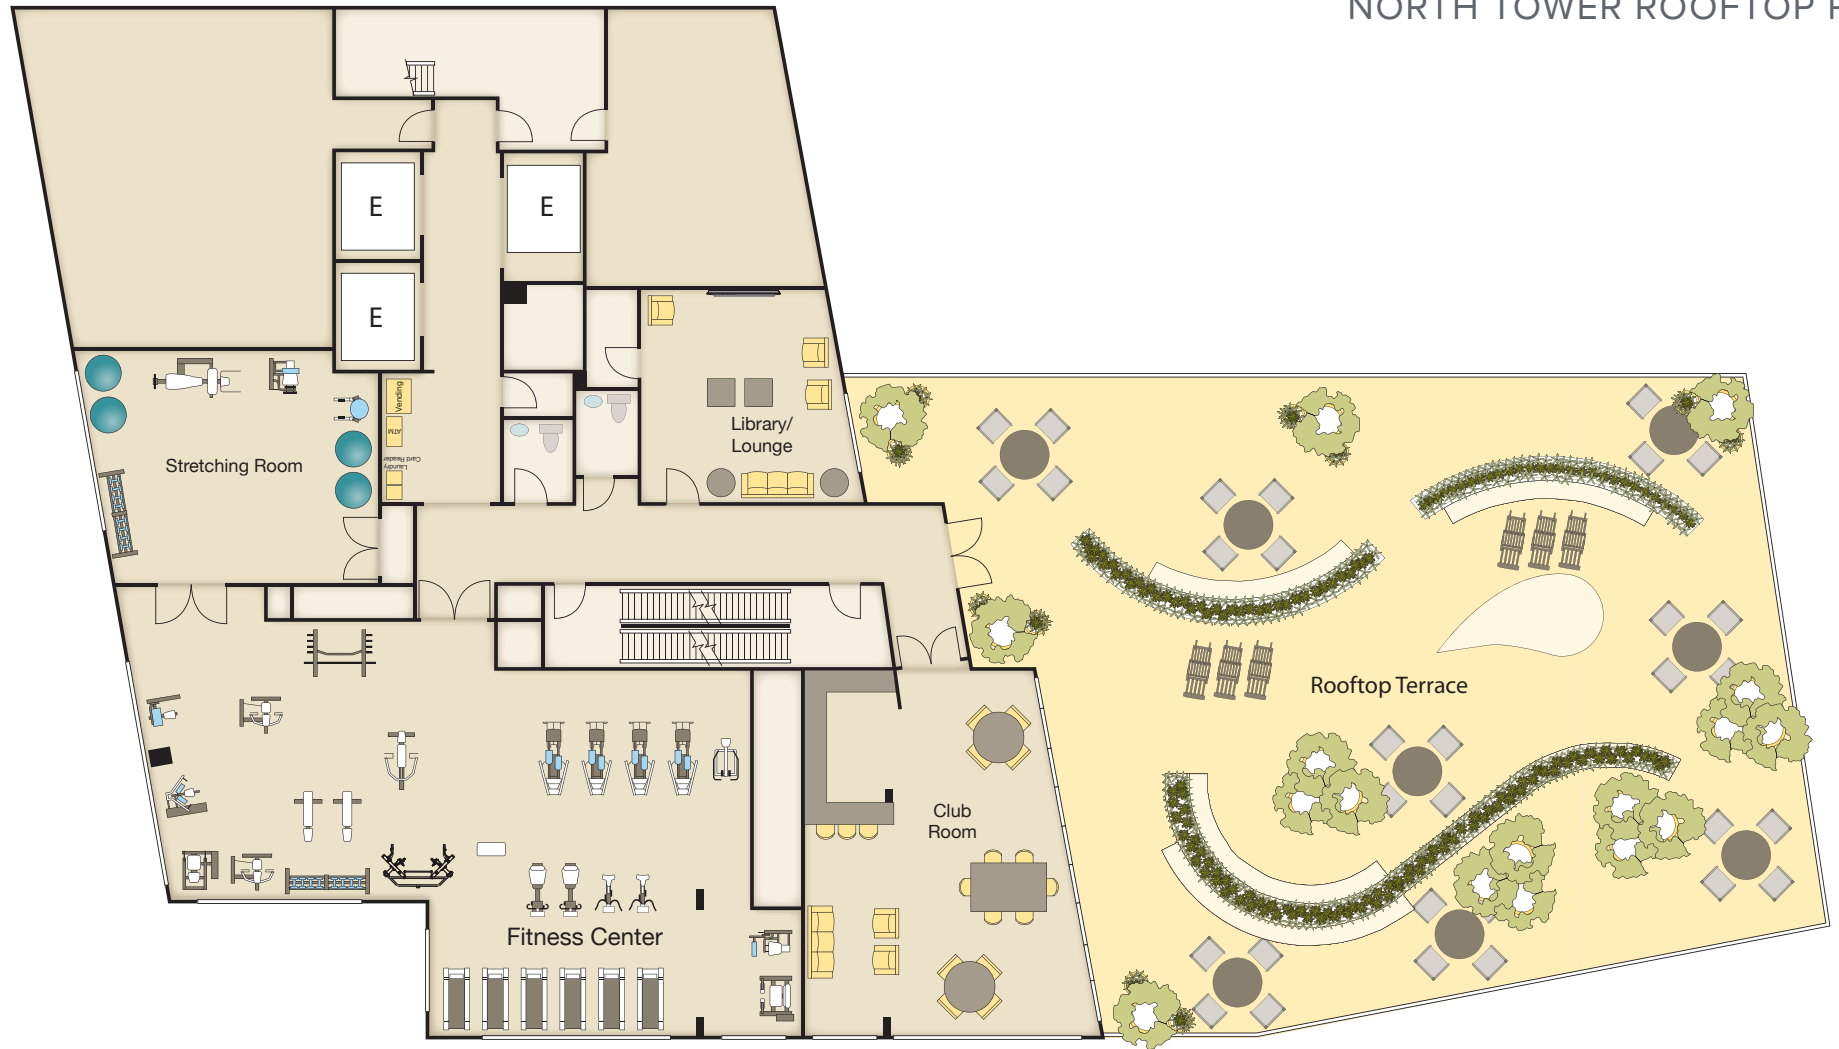

AVALON

CLINTON
COMMUNITY PLAN

We would like to take you on a standard tour route that may include a model apartment and many community amenities. If you wish to alter this route, see a specific apartment or See other community features, we can do so upon request.

This plan is intended for illustrative purposes only.

510 WEST 52ND STREET • NEW YORK, NY 10019 • 866-400-3067

AVALON

CLINTON
NORTH TOWER ROOFTOP PLAN

We would like to take you on a standard tour route that may include a model apartment and many community amenities. If you wish to alter this route, see a specific apartment or See other community features, we can do so upon request.

This plan is intended for illustrative purposes only.

510 WEST 52ND STREET • NEW YORK, NY 10019 • 866-400-3067

AVALON

CLINTON
SOUTH TOWER ROOFTOP PLAN

We would like to take you on a standard tour route that may include a model apartment and many community amenities. If you wish to alter this route, see a specific apartment or See other community features, we can do so upon request.

TRASH AND
RECYCLING

LAUNDRY
ROOM

UNDERGROUND
GARAGE PARKING

AVALON