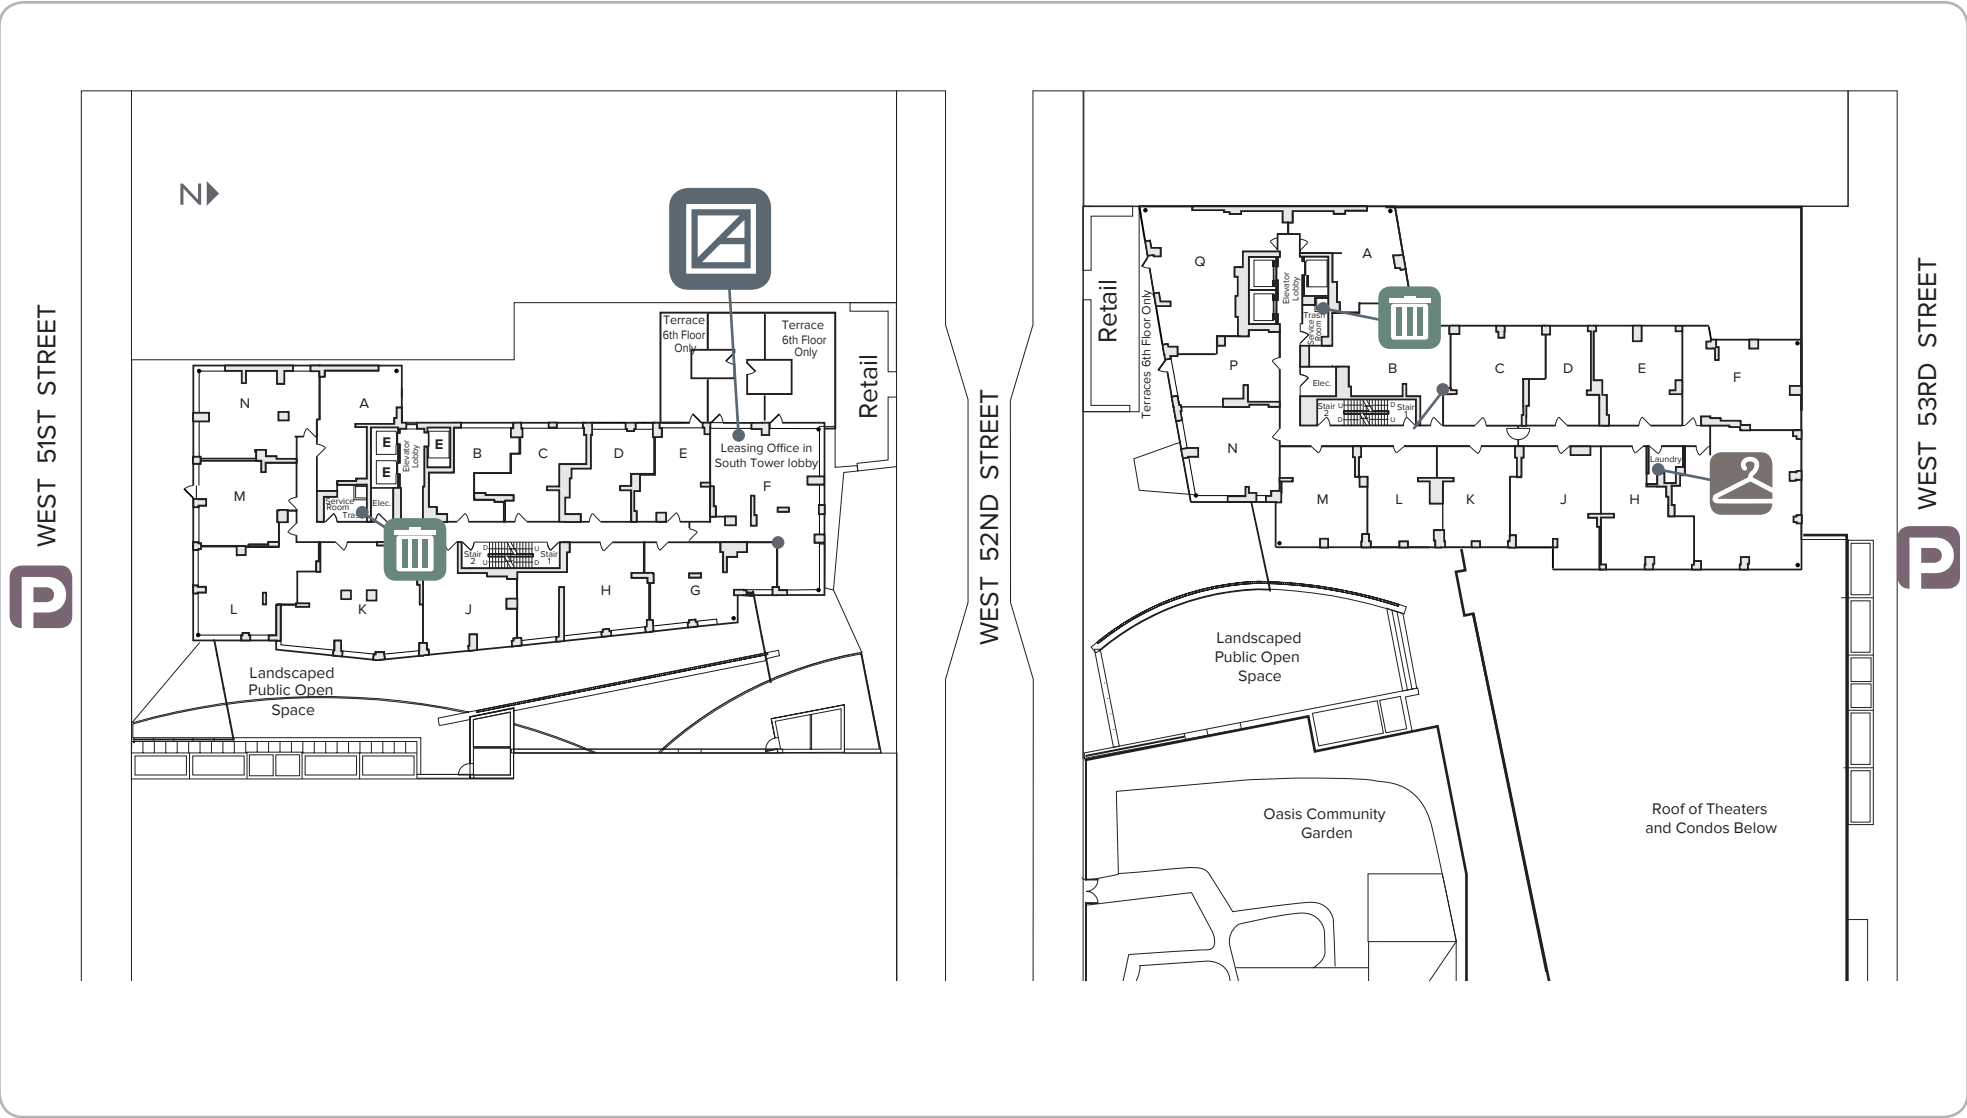

WELCOME TO AVALON CLINTON

Parking Space # _____

Mailbox # _____

Storage # _____

LEASING OFFICE
& AMENITY AREA

TRASH AND
RECYCLING

LAUNDRY
ROOM

UNDERGROUND
GARAGE PARKING

AVALON